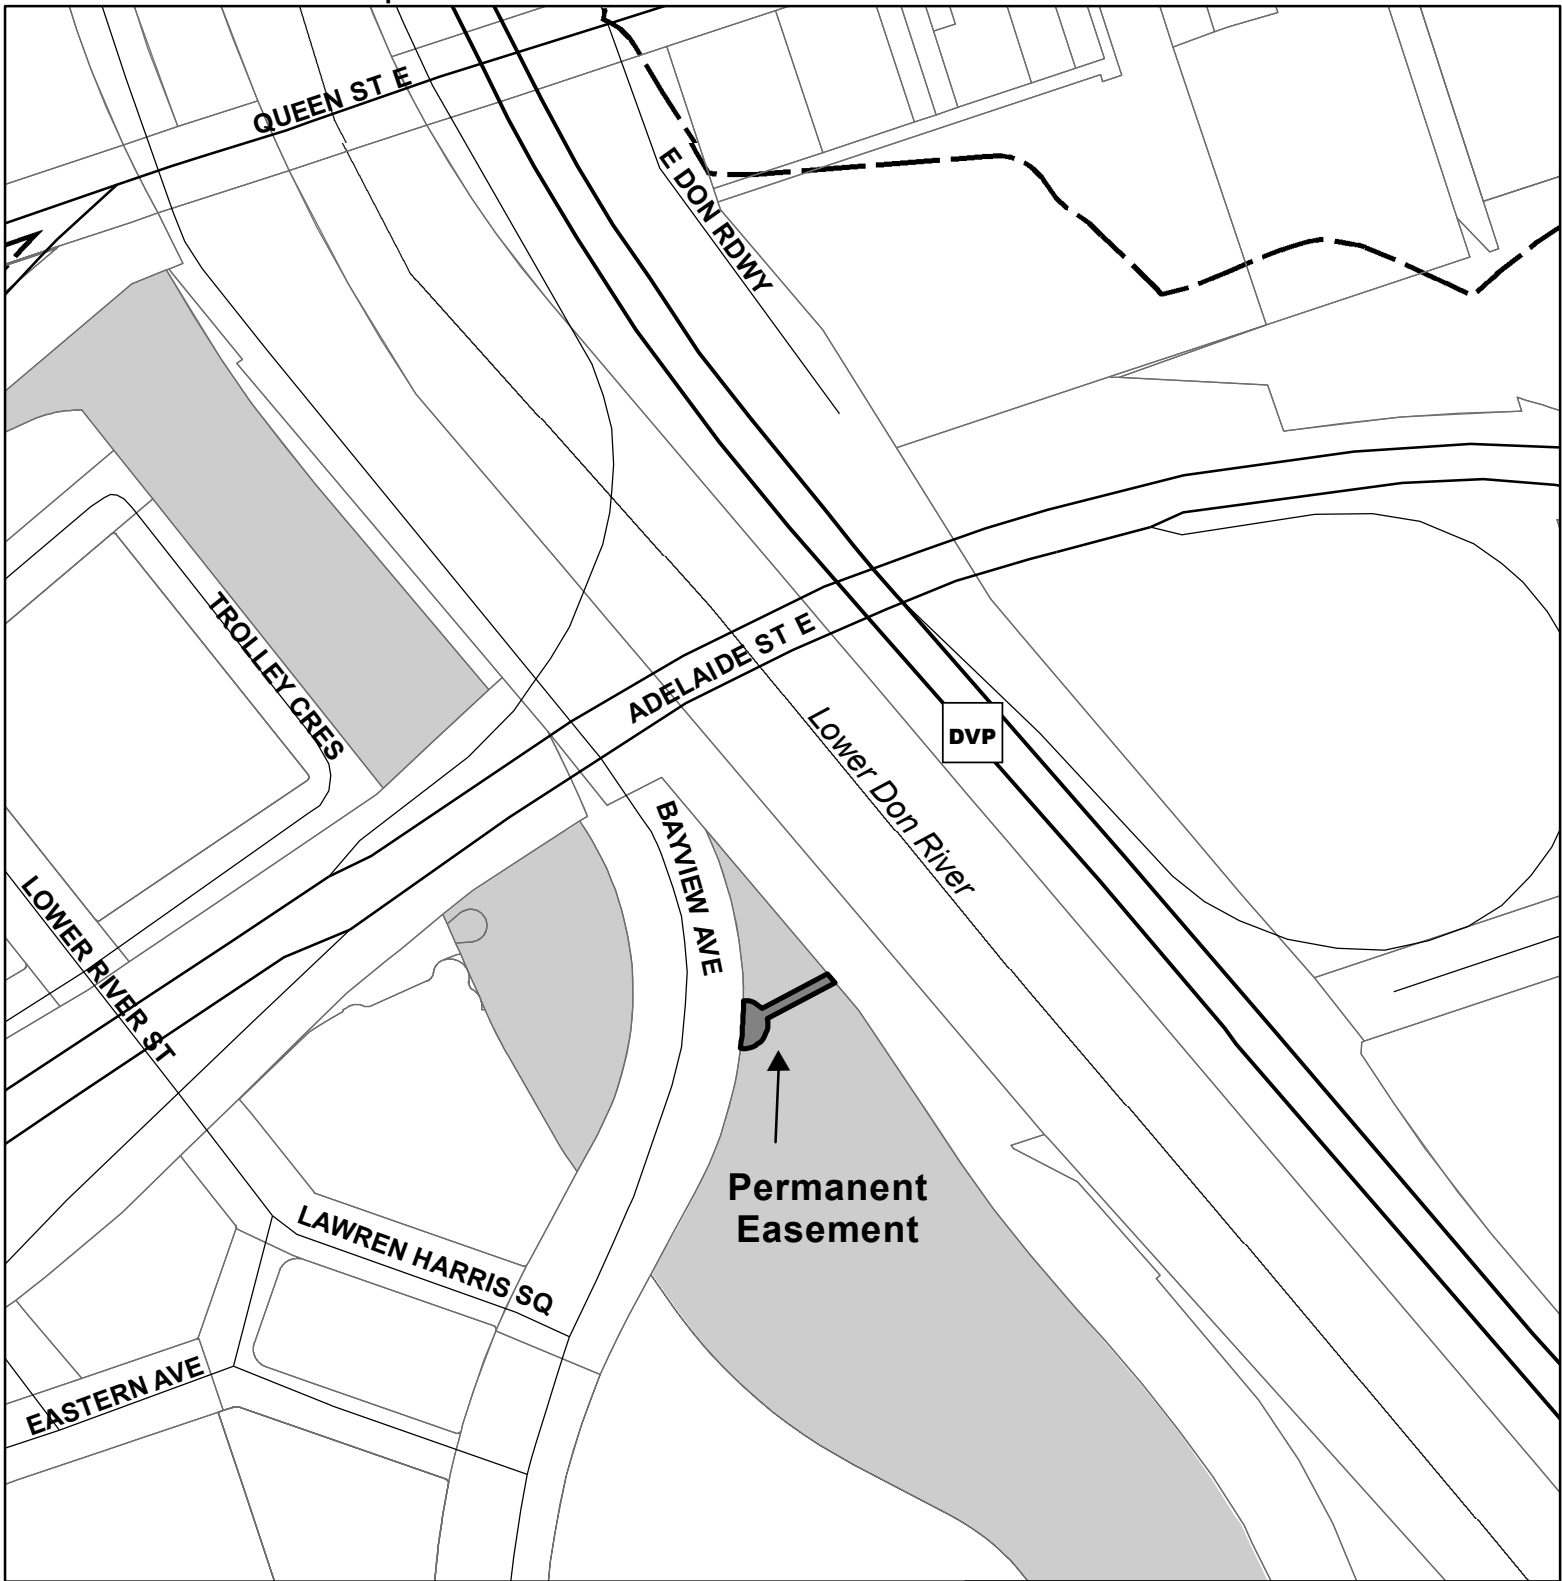

Attachment 1: Location of the permanent easement

Legend

- Permanent_Easement
- Watercourses
- Regulation Limit
- TRCA Property
- Parcel Assessment

Toronto and Region
Conservation
for The Living City

0 12.5 25 50
Meters